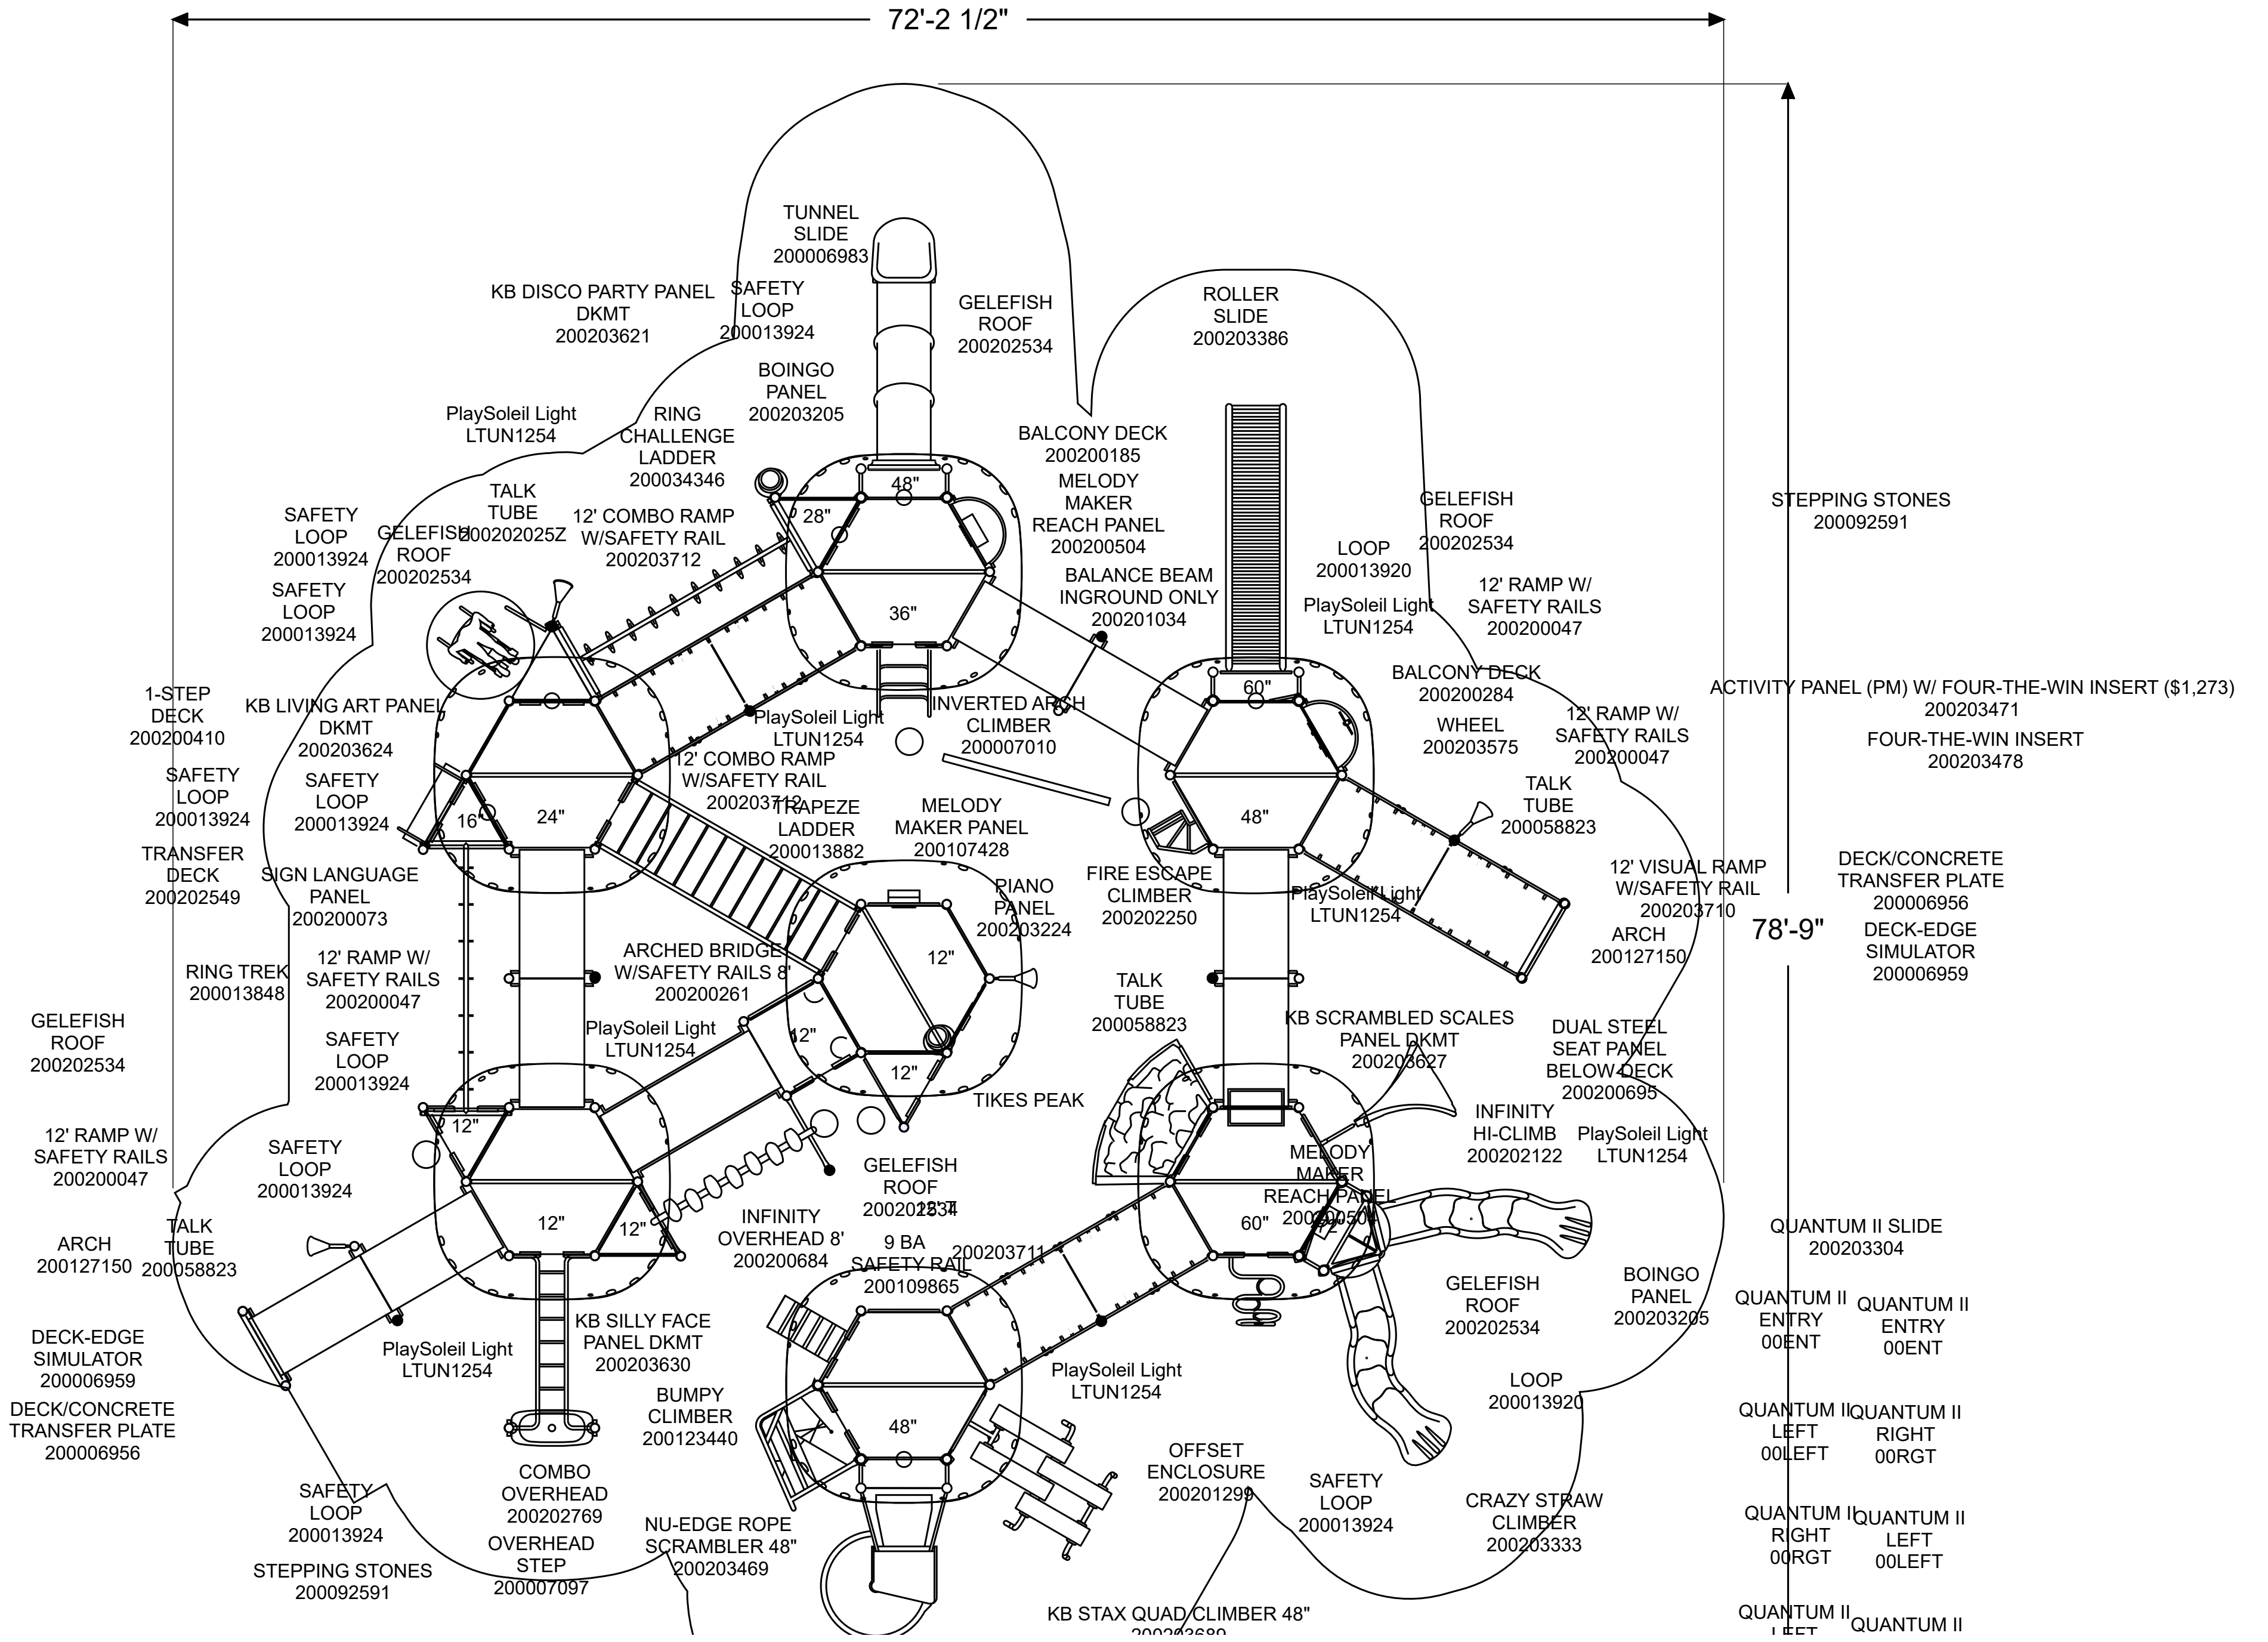

72'-2 1/2"

78'-9"

ACTIVITY PANEL (PM) W/ FOUR-THE-WIN INSERT (\$1,273) 200203471  
 FOUR-THE-WIN INSERT 200203478

DECK/CONCRETE TRANSFER PLATE 200006956  
 DECK-EDGE SIMULATOR 200006959

QUANTUM II ENTRY 00ENT  
 QUANTUM II ENTRY 00ENT

QUANTUM II LEFT 00LEFT  
 QUANTUM II RIGHT 00RGT

QUANTUM II RIGHT 00RGT  
 QUANTUM II LEFT 00LEFT

QUANTUM II LEFT  
 QUANTUM II